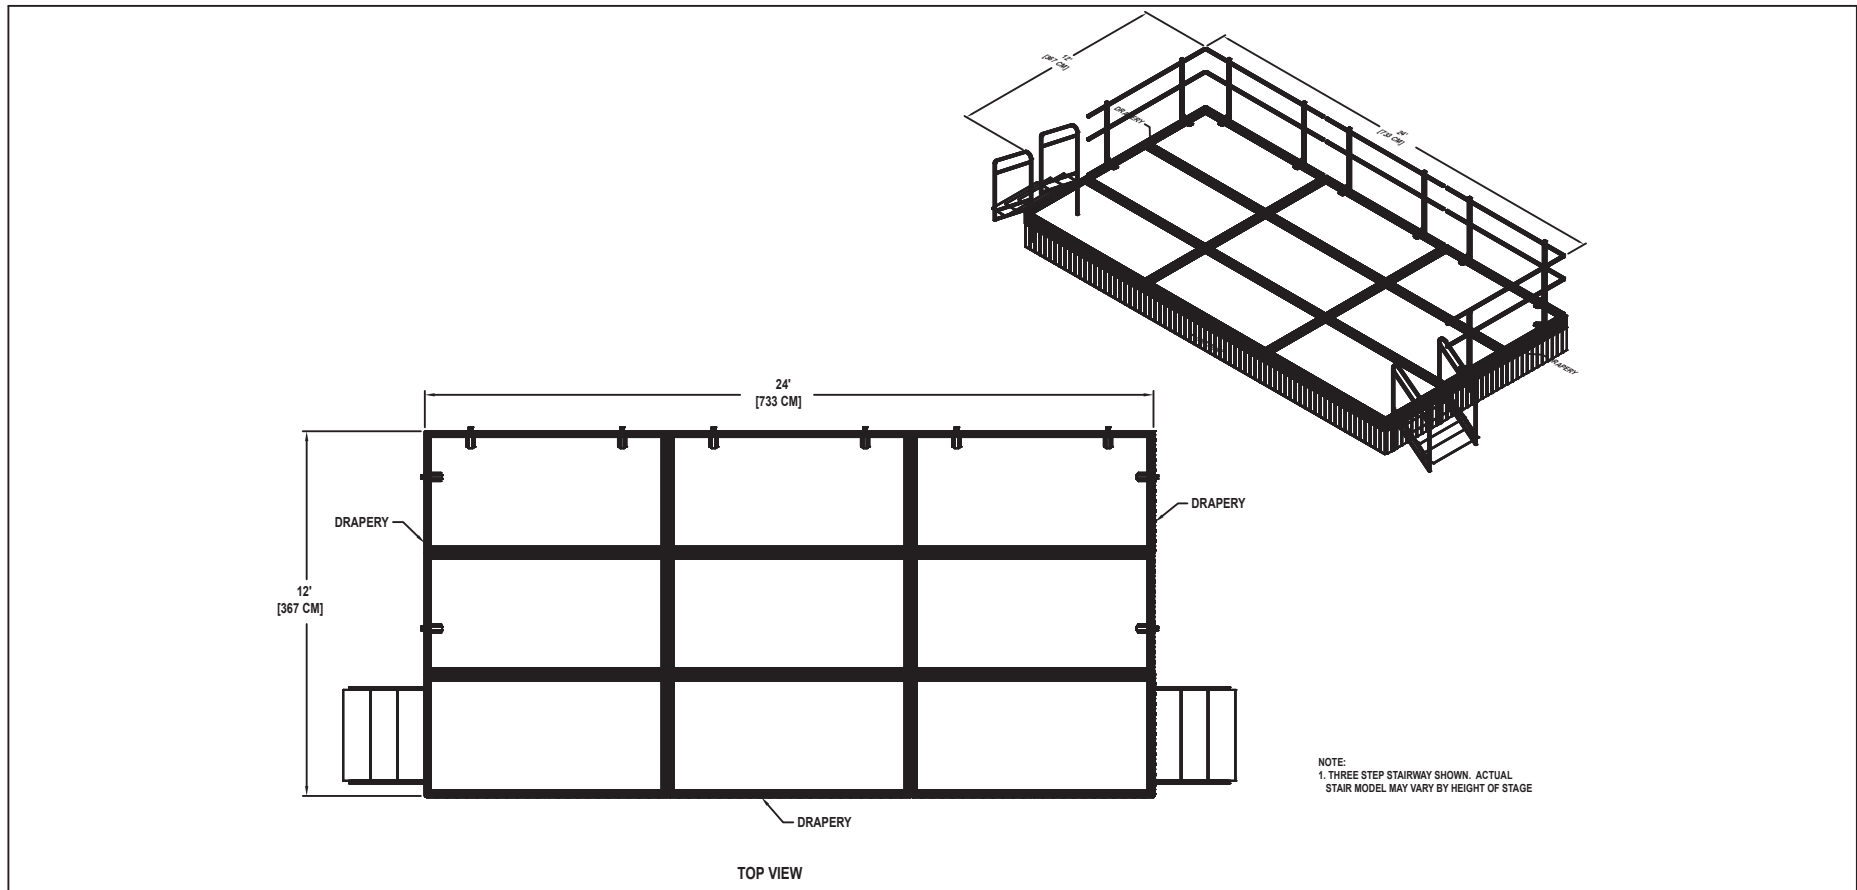

FLAT STAGE SET

NO. 111 - 12' X 24'

SET INCLUDES (9) 4'x8' (122 CM x 244 CM) STAGE UNITS, TWO STAIRWAYS WITH HANDRAILS, DRAPERY CLOSURES, GUARDRAIL, AND CARTS.

Wenger[®]
CORPORATION

Wenger

JRCLANCY

GEARBOSS

Drawing 100A312_A
Sheet 2 of 18